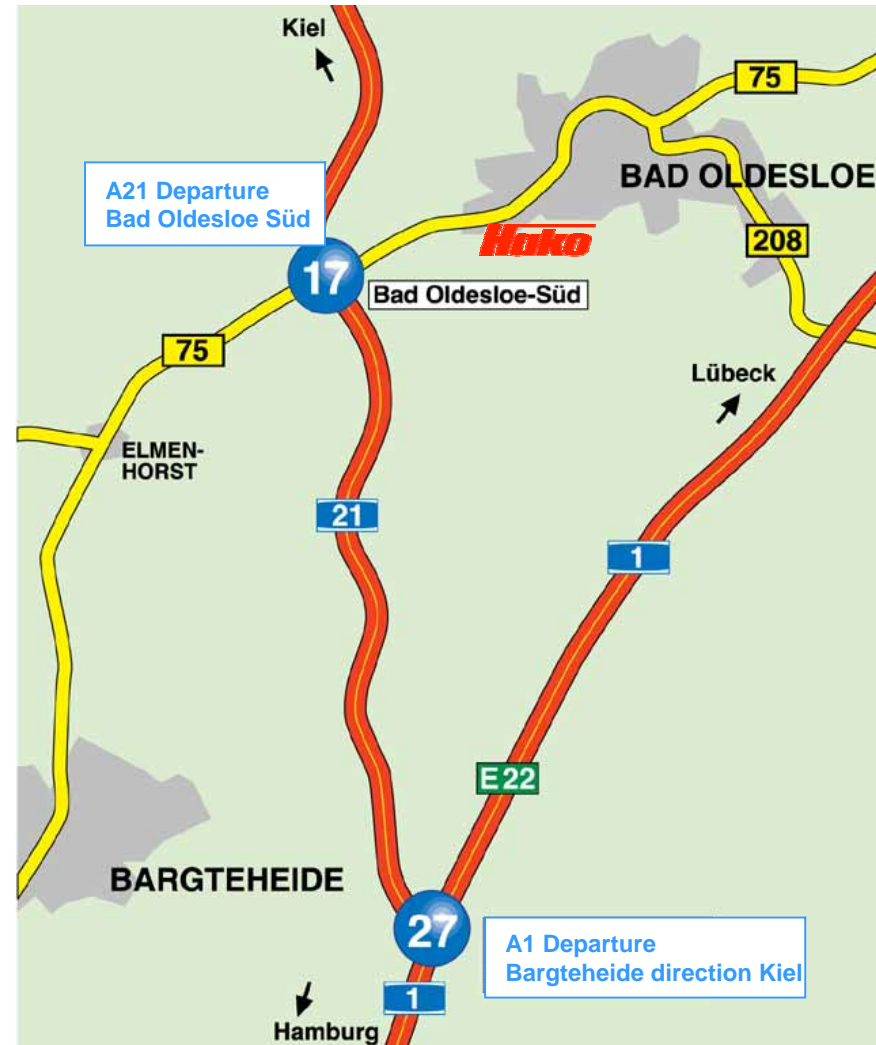

#### **Coming from Hamburg**

Take the Autobahn (motorway) A1 to exit 27 Bargteheide/Kiel go north on the B404 (A21) in the direction to Kiel/Bad Segeberg. After approx. 10 km Exit17 "Bad Oldesloe Süd". Use the B 75 going towards Bad Oldesloe/Lübeck until you see Hako on the Right hand side at the city entrance.

#### **Coming from Hamburg-AIRPORT**

please use special road map to Hako

#### **Coming from Kiel/Flensburg**

use the state street B 404 (A21) to exit "Bad Oldesloe Süd" continue on the B 75 direction Bad Oldesloe/Lübeck until you see Hako on the right hand side at the city entrance.

Road map  
to Hako-Werke GmbH, Bad Oldesloe

Road map from:  
Hamburg AIRPORT to Hako-Werke GmbH, Bad Oldesloe

- 1 Hamburg Airport
- 2 Take the direction Norderstedt, Ring 3/A4
- 3 continue to B 432 in the direction of Bad Segeberg until you reach Kayhude.
- 4 Turn right at the Traffic lights in the direction of Elmenhorst.
- 5 When you enter the village of Elmenhorst turn left on the B 75 in the direction of Bad Oldesloe.
- 6 You will find the Hako Headquarter on the right side at the city entrance of Bad Oldesloe.